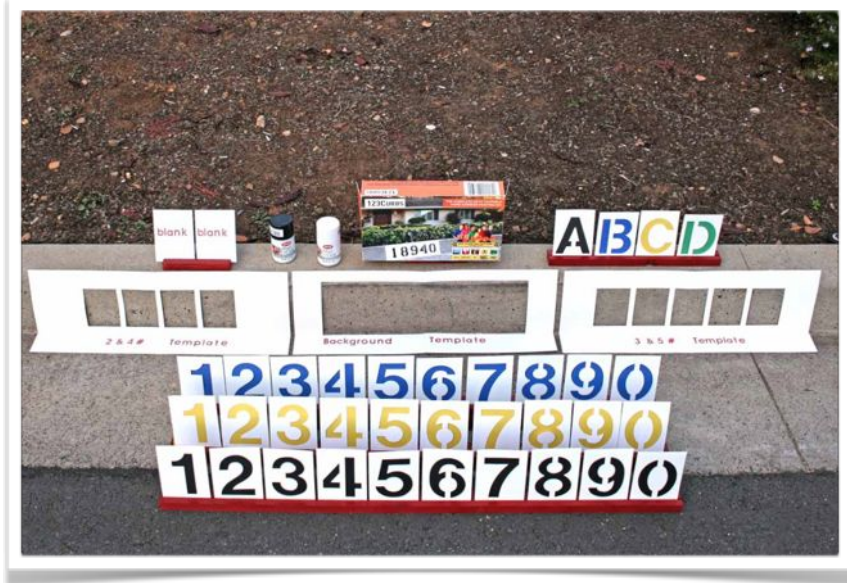

123CURBS™ FUNDRAISING

123Curbs.com

New Fundraising Product

Keep Your Family Safe

BASIC KIT

DELUXE KIT

DO-IT-YOURSELF CURB ADDRESS PAINTING KIT

HELP OTHERS FIND YOUR HOME - ESPECIALLY AT NIGHT!

Police, Fire, Ambulance, Delivery, Service Companies, Family & Friends

BASIC KIT

39 Piece Kit Includes

- 1 ea. Background Template
- 1 ea. 2 & 4 Address Template
- 1 ea. 3 & 5 Address Template
- 3 ea. 0 - 9 Number Stencils
- 1 ea. A - D Letter Stencils
- 2 ea. Blank Stencils
- No Spray Paint

DELUXE KIT

41 Piece Kit Includes

- 1 ea. Background Template
- 1 ea. 2 & 4 Address Template
- 1 ea. 3 & 5 Address Template
- 3 ea. 0 - 9 Number Stencils
- 1 ea. A - D Letter Stencils
- 2 ea. Blank Stencils
- 1 ea. Black & White Spray Paint

Organization		Event Name		Orders Due By		Seller's Name	

	Name		Part	Price	Qty.	Sub-Total	Total
1	Address		Deluxe				
	City / Telephone		Basic				

	Name		Part	Price	Qty.	Sub-Total	Total
2	Address		Deluxe				
	City / Telephone		Basic				